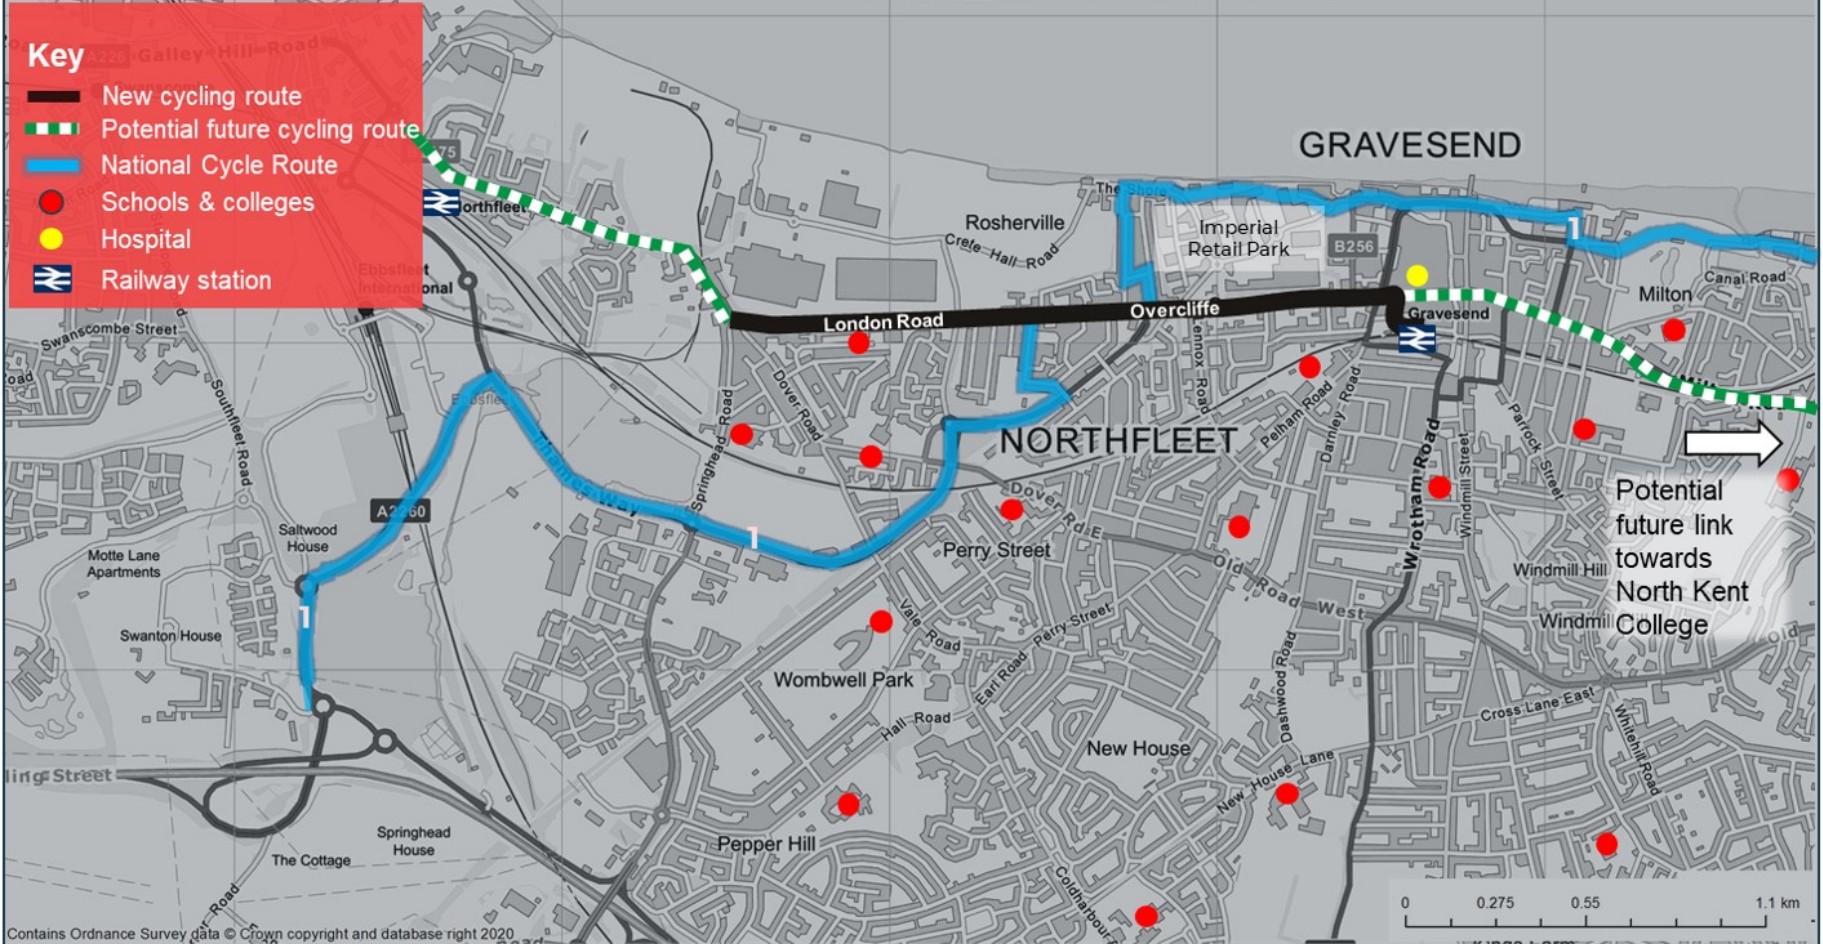

# Gravesham: Gravesend to Northfleet

## Key

-  New cycling route
-  Potential future cycling route
-  National Cycle Route
-  Schools & colleges
-  Hospital
-  Railway station

Potential future link towards North Kent College