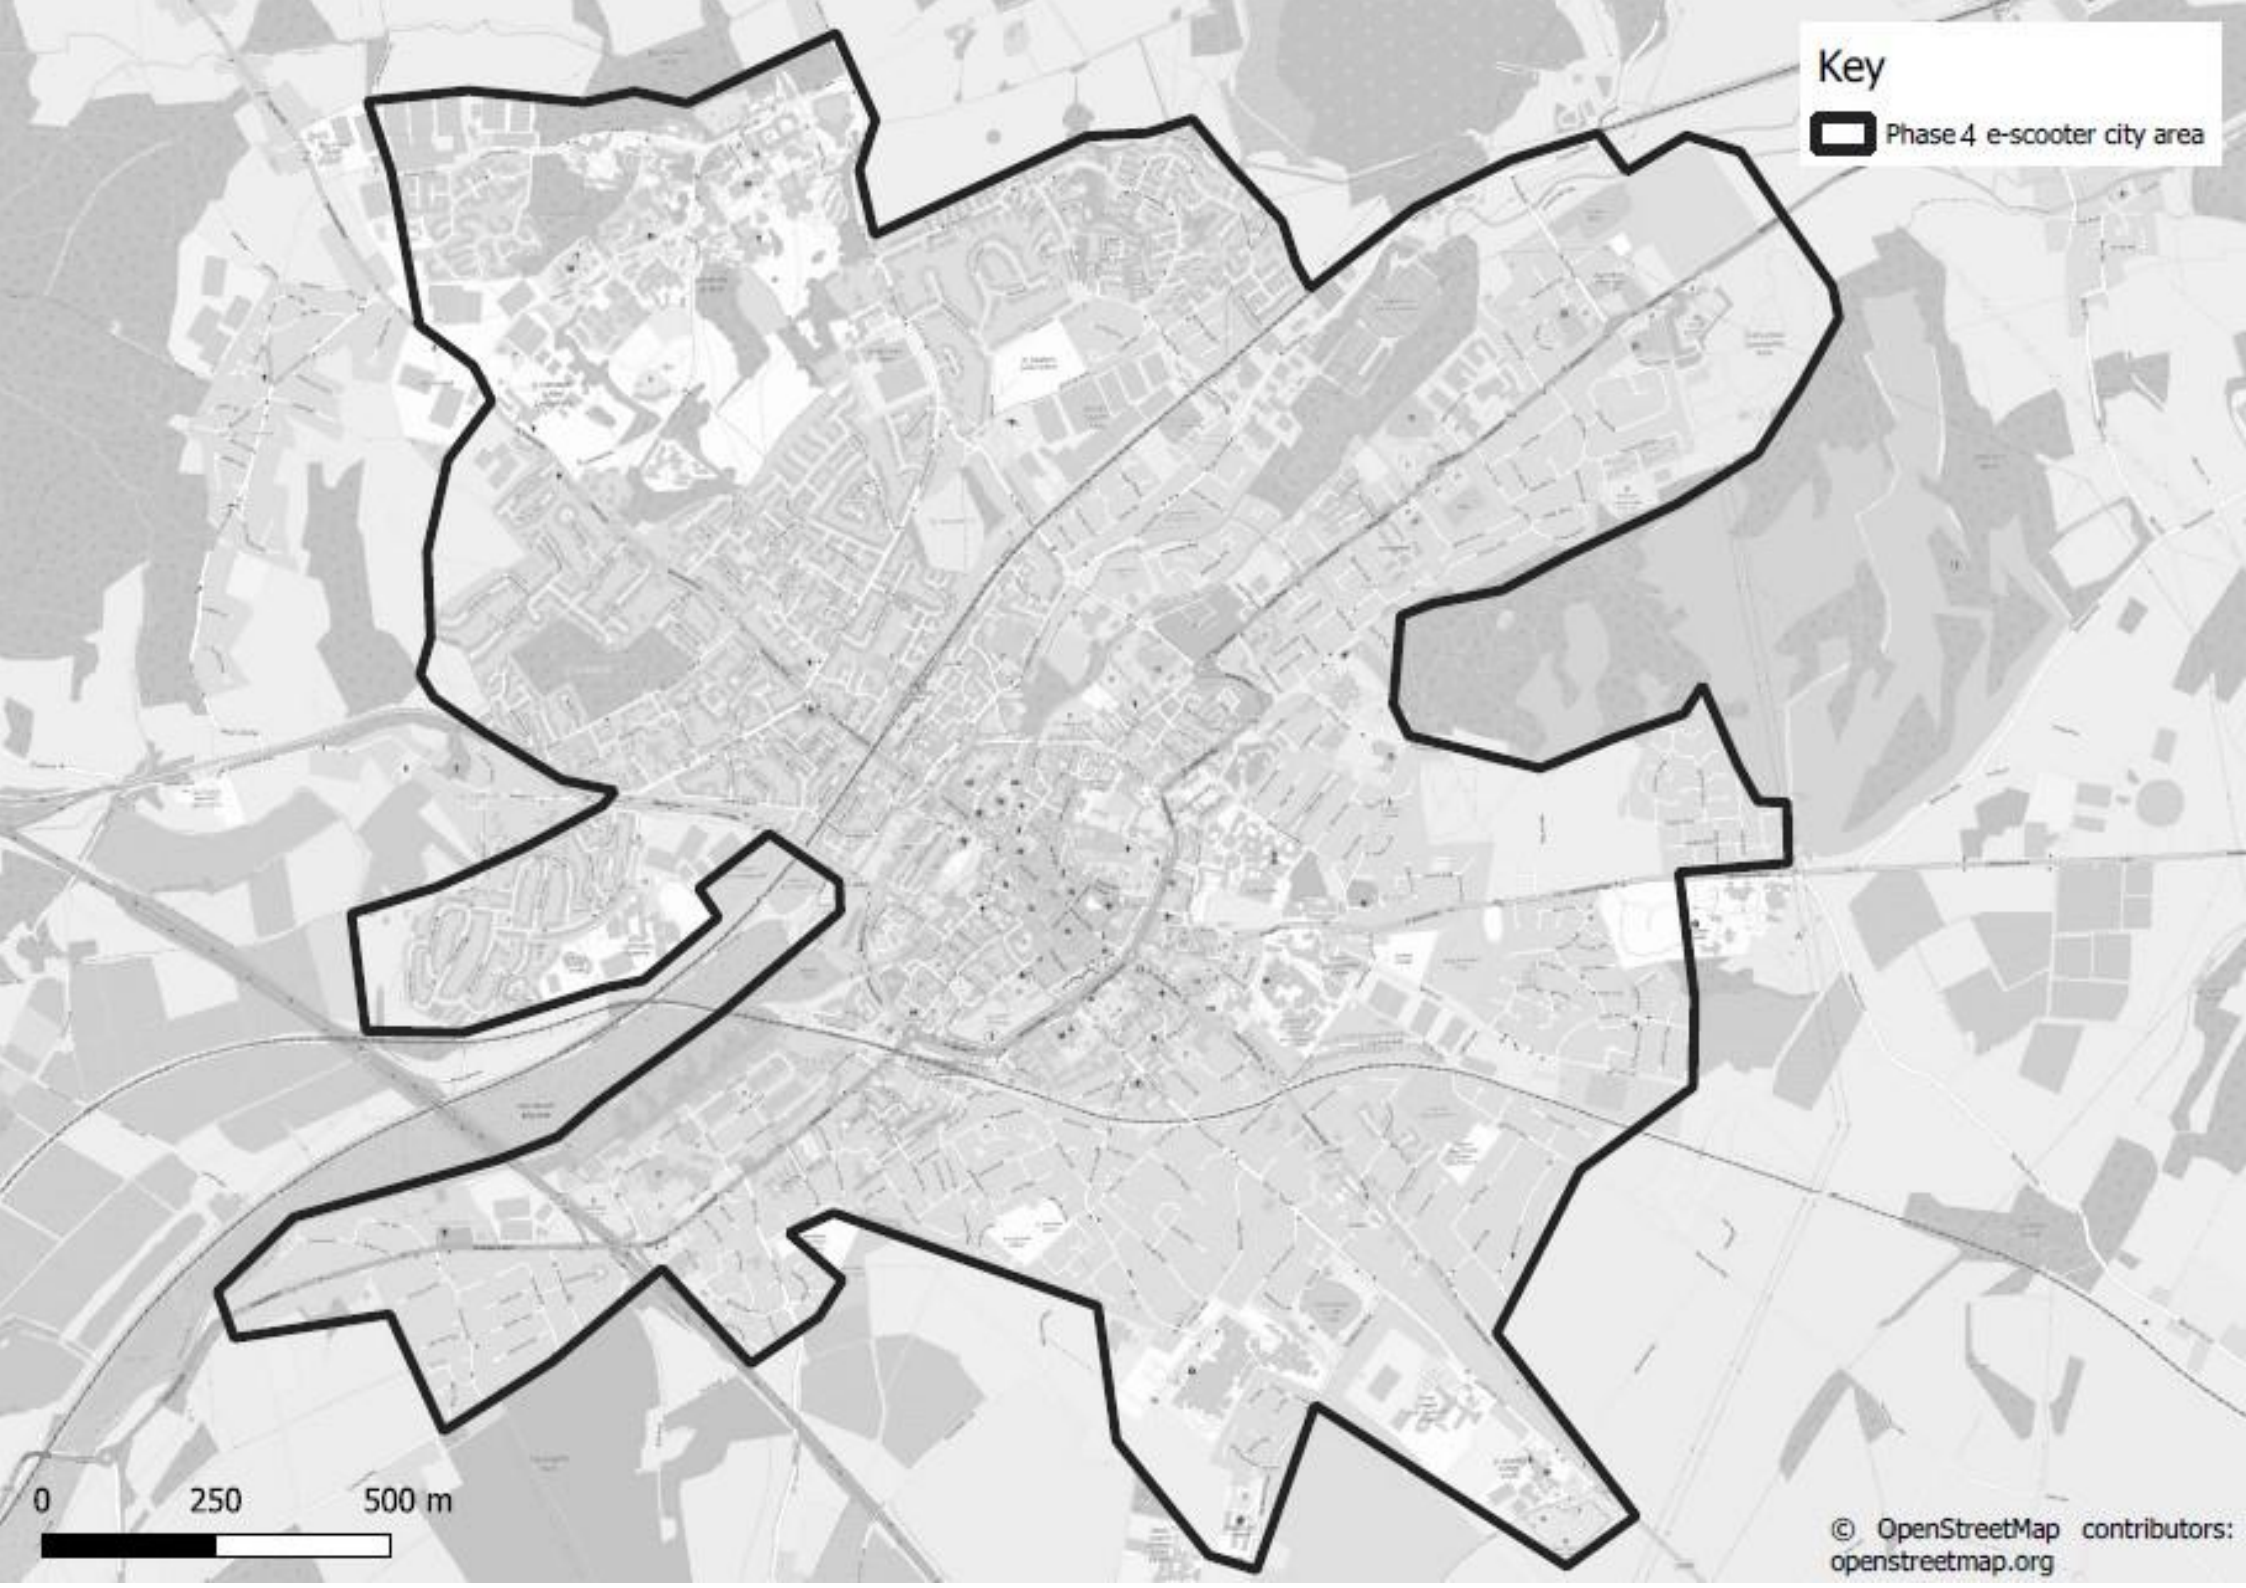

Key  
Phase 4 e-scooter city area

0 250 500 m

© OpenStreetMap contributors:  
openstreetmap.org